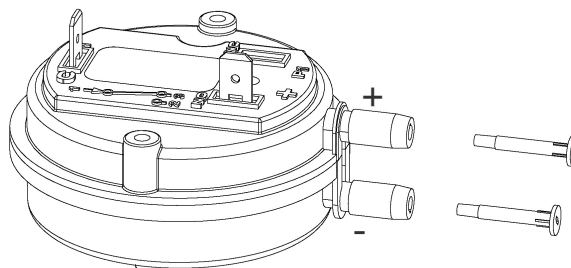

## Air Pressure Switch Orifice inserts

View these instructions online at [www.lbwhite.com](http://www.lbwhite.com)

MODELS	PRESSURE SWITCH KIT	" + " BARB	" - " BARB
SENTINEL & OVAL V.2 TUBE HEATERS	573682	GREEN	BLUE
SENTRY 100/125 & OVAL U TUBE HEATERS	573682	BLUE	GREEN
SENTRY 60 & 80 TUBE HEATERS	574489		