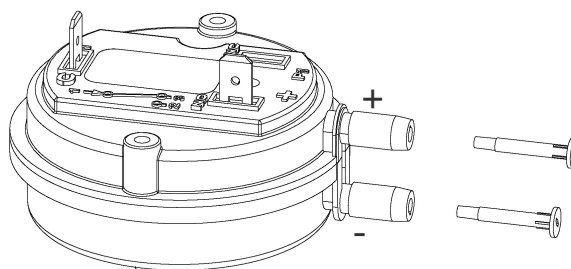

Air Pressure Switch Orifice Inserts

View these instructions online at www.lbwhite.com

MODELS	PRESSURE SWITCH KIT	" + " BARB	" - " BARB
SENTINEL & OVAL V.2 TUBE HEATERS	573682	GREEN	BLUE
SENTRY 100/125 & OVAL U TUBE HEATERS	573682	BLUE	GREEN
SENTRY 60 & 80 TUBE HEATERS	574489		

WORLD PROVIDER - INNOVATIVE CLIMATE SOLUTIONS

411 Mason Street, Onalaska, WI 54650 • 800-345-7200 • 608-783-5691 • 608-783-6115 (fax) • www.lbwhite.com

150-134189 REV.A